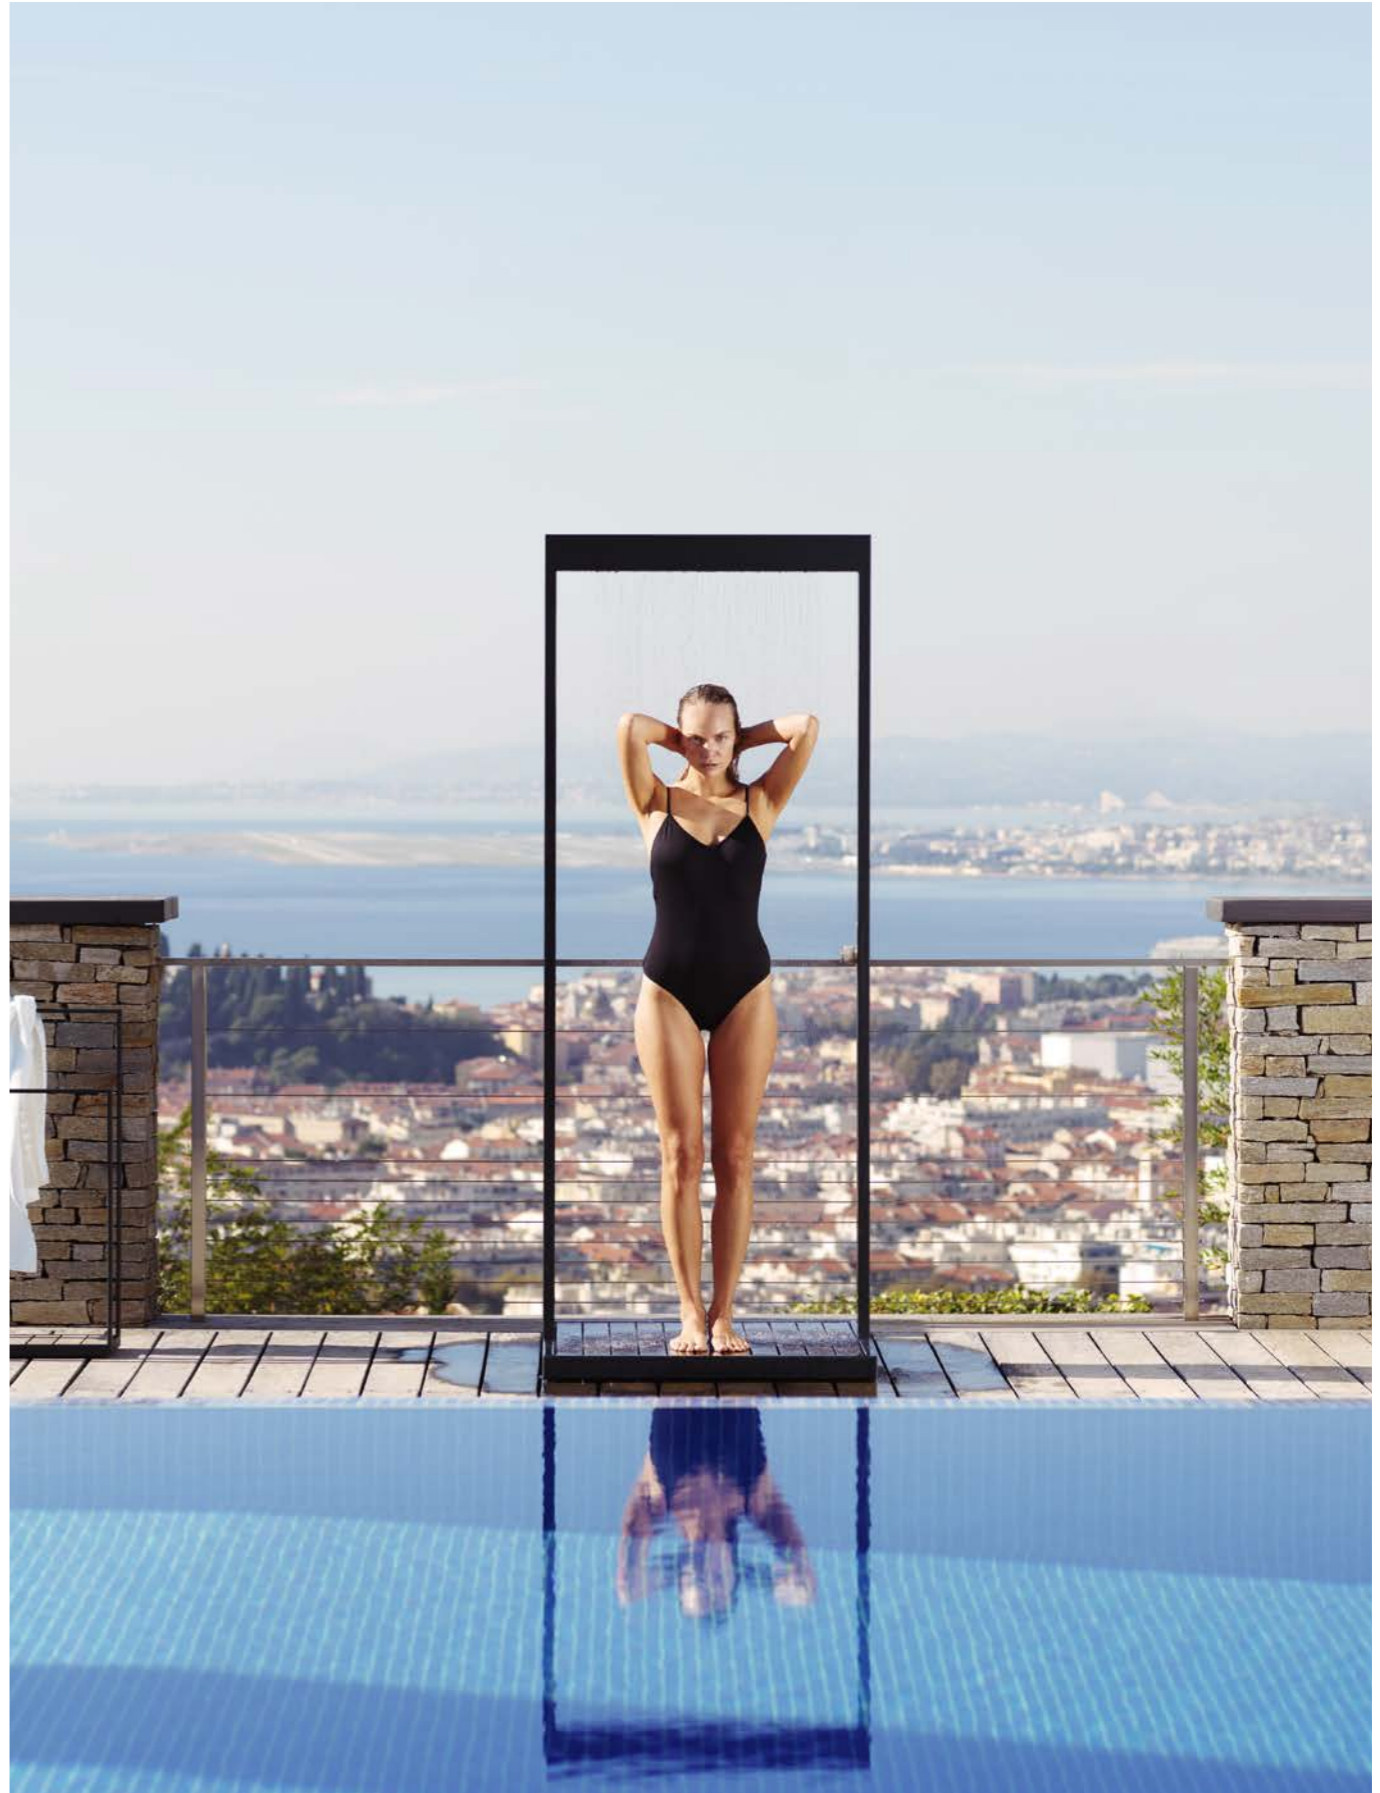

## GARDEN ANTIBES CHAIR

A classic chair, made for ultimate comfort and elegance.

GARDEN LOUNGER / GARDEN EASY DAYBED

GARDEN SHOWER

GARDEN TROLLEY

GARDEN LOUNGER

GARDEN SUN CHAIR

MONACO LOUNGE CHAIR / MONACO COFFEE TABLE