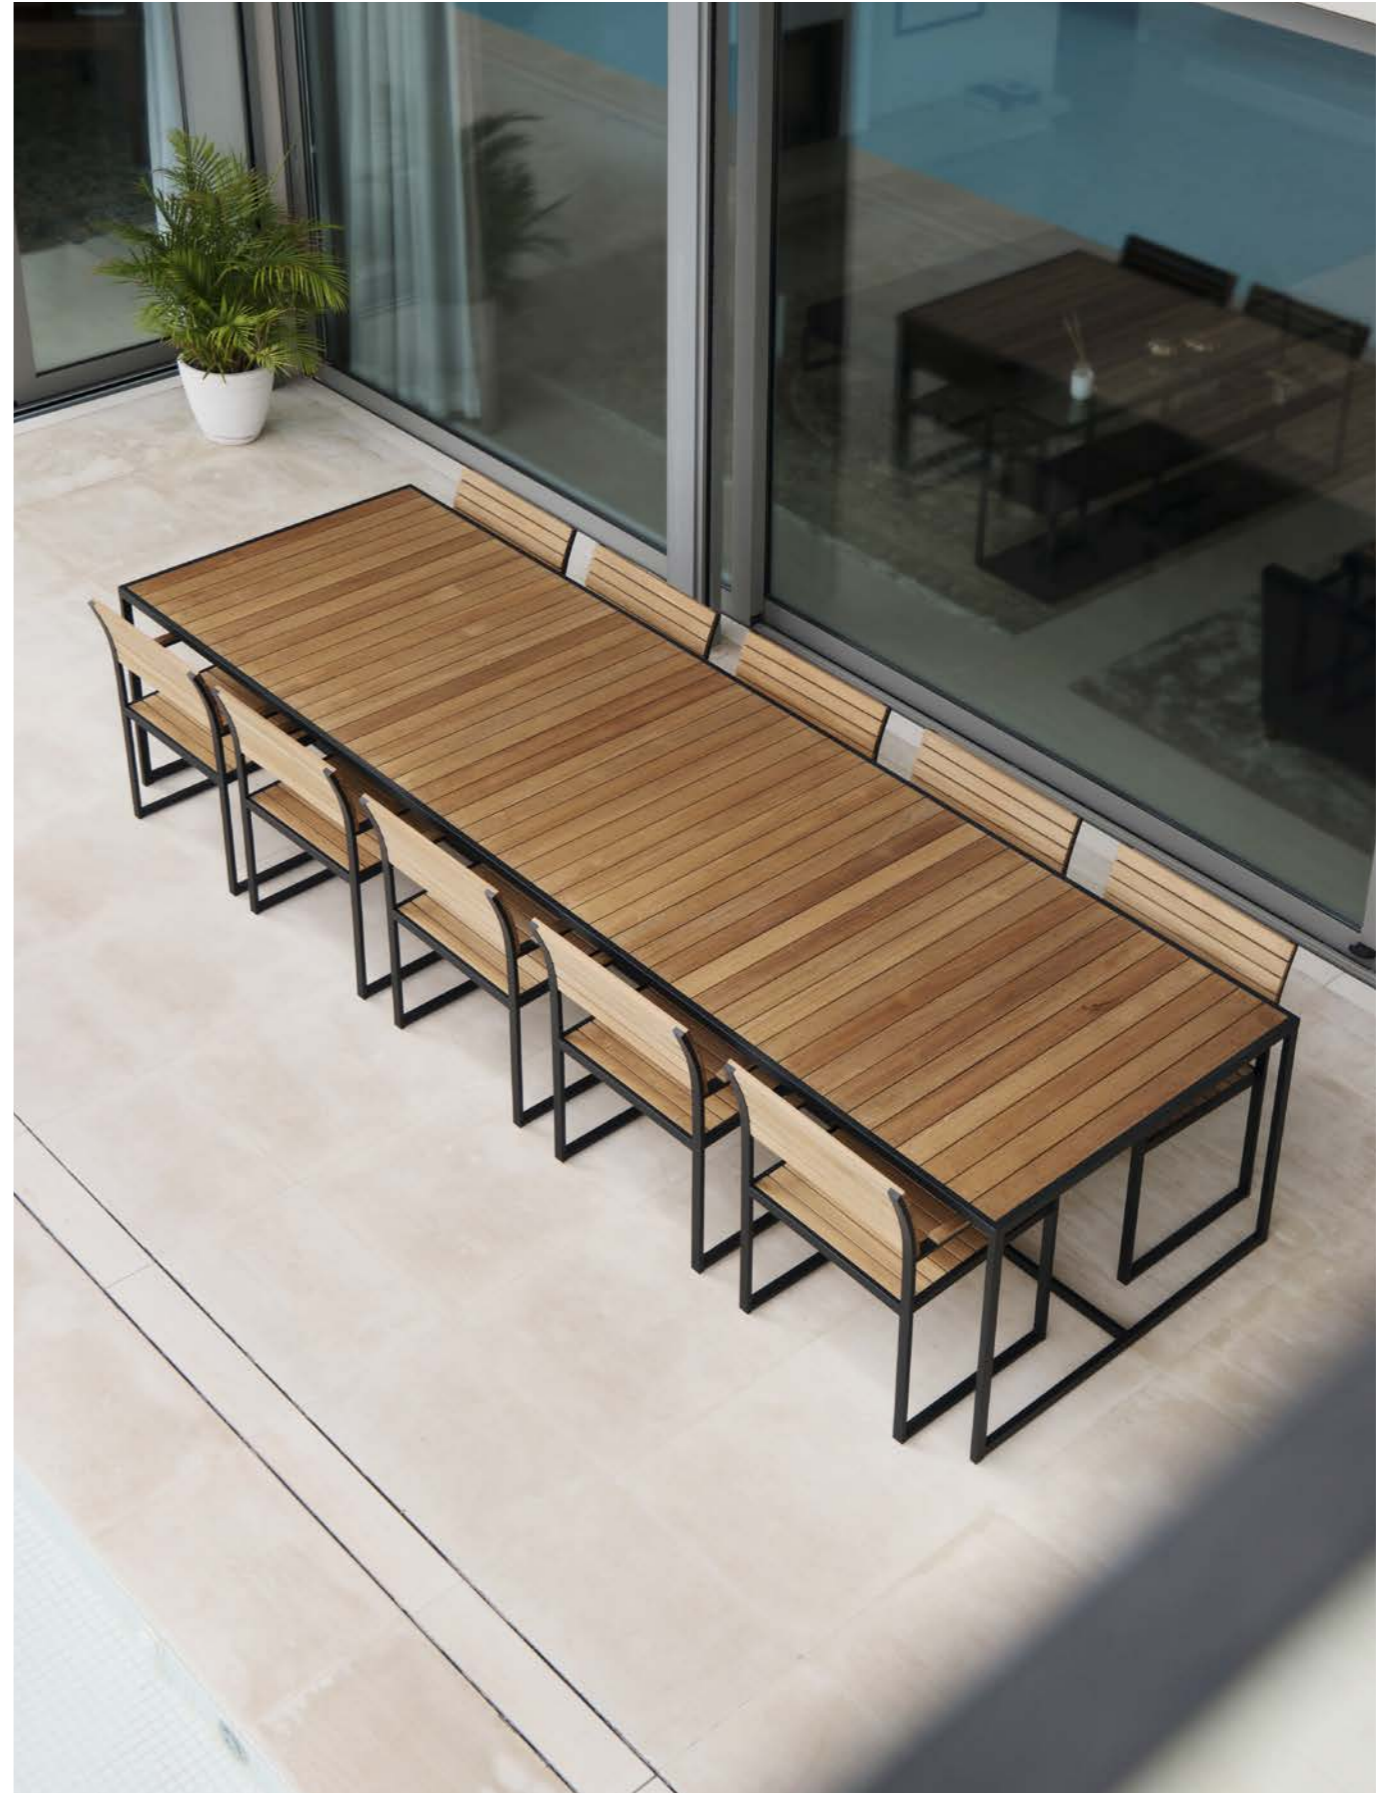

## GARDEN ANTIBES CHAIR

A classic chair, made for ultimate comfort and elegance.

GARDEN LOUNGER / GARDEN EASY DAYBED

GARDEN SHOWER

GARDEN TROLLEY

GARDEN LOUNGER

GARDEN SUN CHAIR

MONACO LOUNGE CHAIR / MONACO COFFEE TABLE