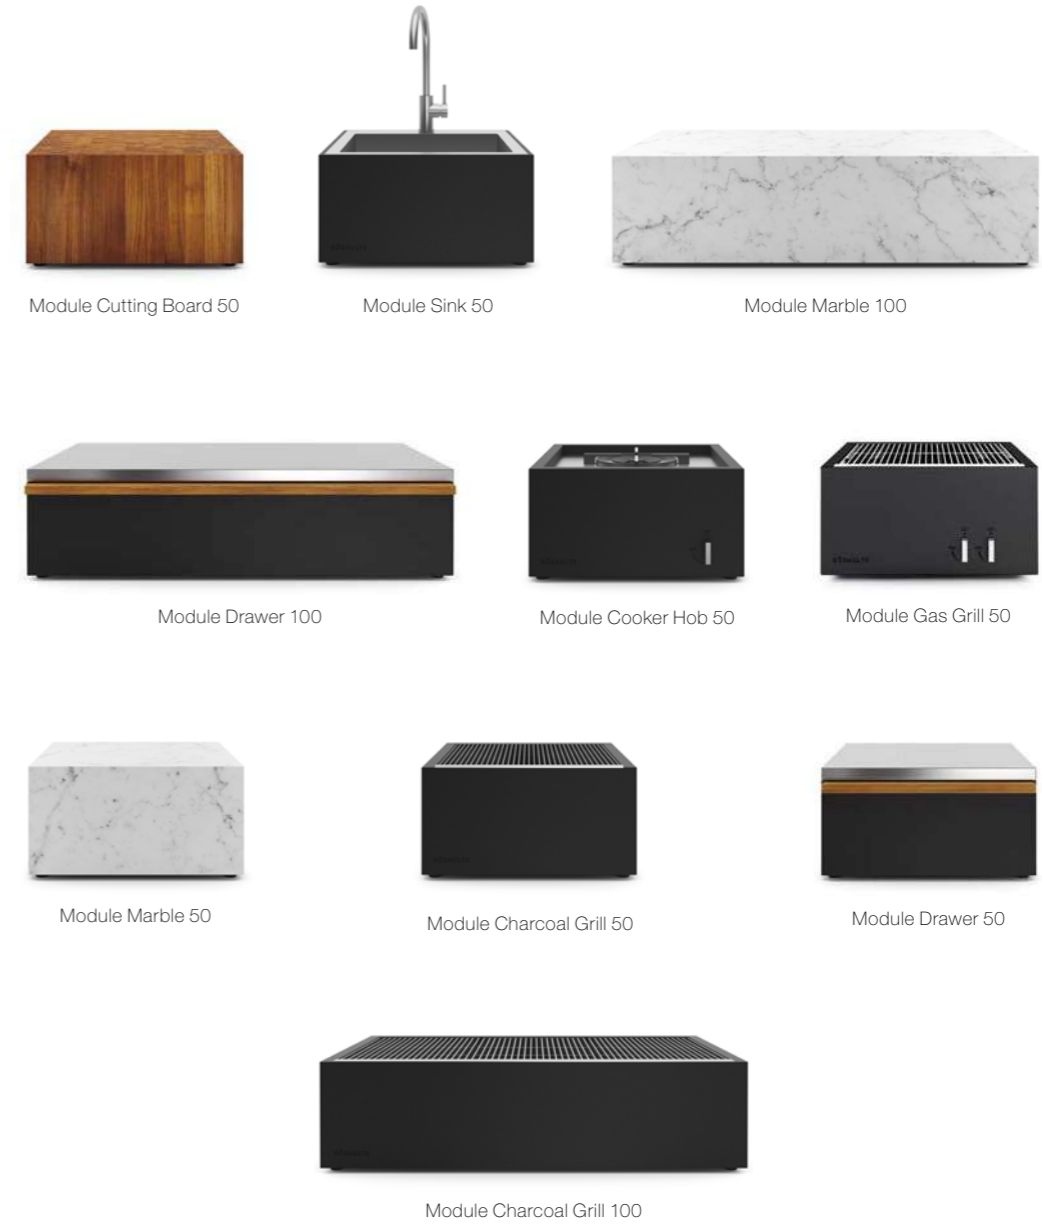

KITCHEN MODULES

For Open Kitchen and Kitchen Island.