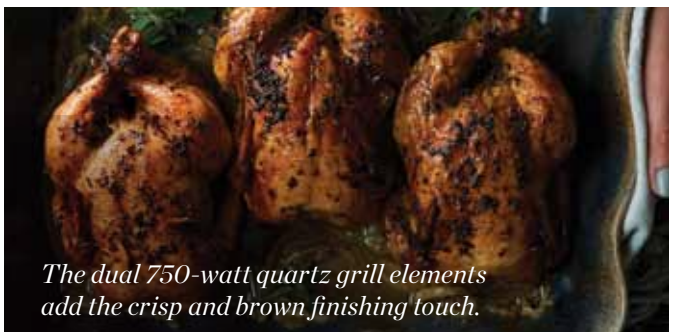

The dual 750-watt quartz grill elements add the crisp and brown finishing touch.