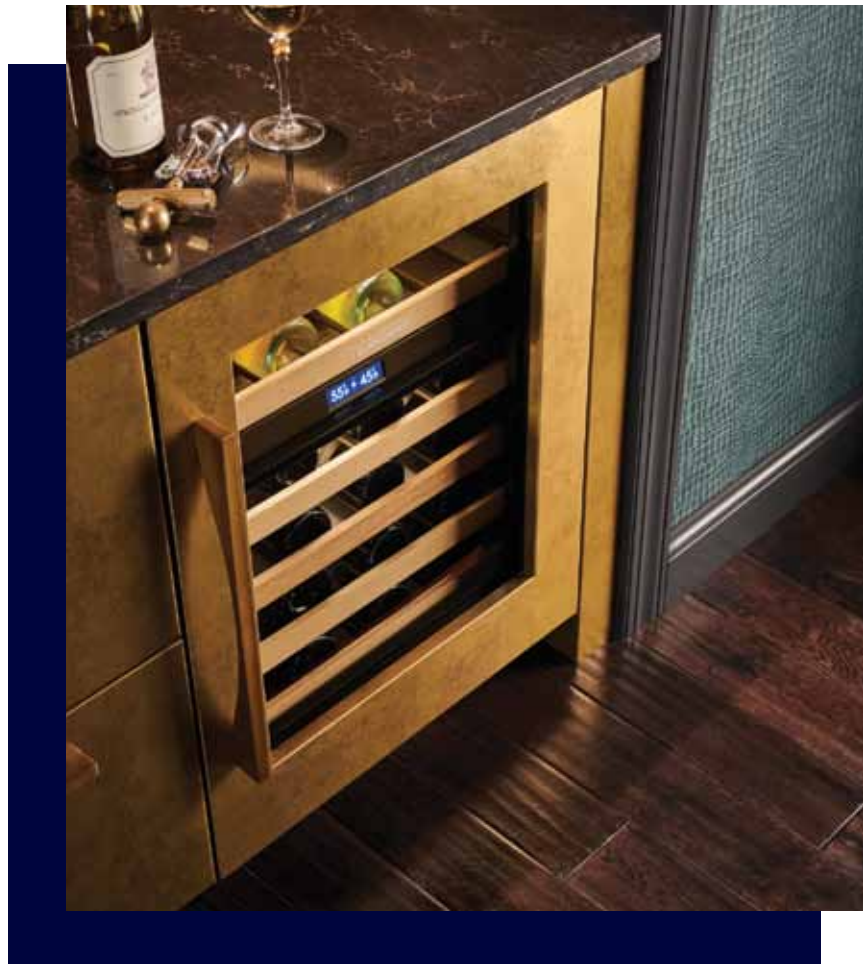

DAMPENS VIBRATION

Easy-glide racks gently cradle bottles, offering easy access with minimal disruption. The dessert wine rack accessory comes with the same protective feature.

CONTROLS HUMIDITY

Dual evaporators maintain steady, moderate humidity, ensure corks stay supple and labels do not peel.

61 cm Designer Series Undercounter Wine Storage - ICBDEU2450W

*Add wine storage anywhere—in a
bar, lounge, or pool house.*

76 cm Designer Column Refrigerator with Internal Dispenser - ICBIC-30RID, 76 cm Designer Wine Storage - ICBIW-30,
91 cm Professional Gas Cooktop - 5 Burners - ICBCG365PIS and 76 cm M Series Contemporary Built-In Double Oven - ICBDO30CM/B